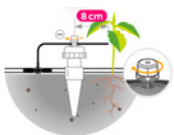

Blumat® Watering Systems

▶▶▶ I WATER YOU, YOU WATER ME;
WE GROW TOGETHER.

\$149.95

The **heart** of the Blumat products is the clay cone. It is in direct contact with the soil and the roots and measures the moisture exactly where it is important. Each clay cone is a stand-alone sensor that regulates the release of water independently. As a result, every individual plant regulates its watering itself, totally individually and as required. You save time and money and enjoy healthy, beautiful plants.

ASSEMBLING THE TROPF-BLUMAT SENSORS

1. Unscrew the top parts and screw them back together underwater. Every Tropf-Blumat (sensor) must be filled completely with water.
2. Leave the sensors filled with water and screwed together in the water for at least 15 minutes.

3. **This step is particularly important.** Water the soil in all plant pots thoroughly several times before further assembly.

4. Stick a Tropf-Blumat into the moist soil next to every plant (approx. 10-15 cm away from the plant). The clay cone must be covered completely by soil, press down loose soil.

5. Connect the flexible drip tube to the T-piece or the end-piece and push it through the Tropf-Blumat. The end must protrude approx. 8 cm out of the Tropf-Blumat and should be near to the plant. Finally tighten the setting screws.