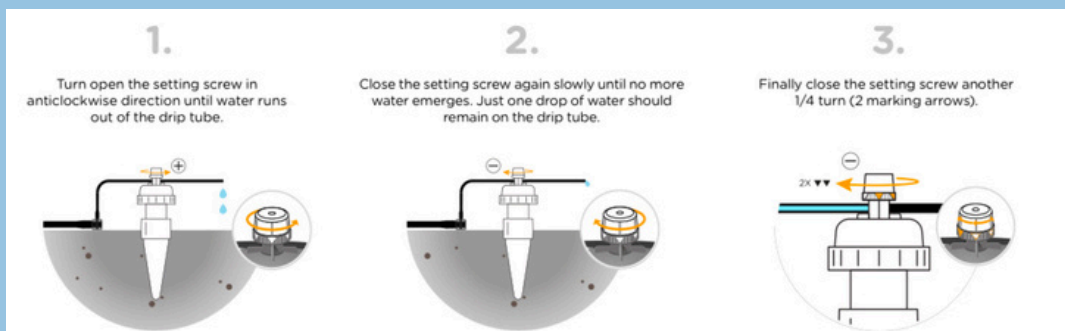

- Since the soil is moist, the Tropf-Blumat may not discharge any water. Watering does not begin until the soil is dry. Now make the setting for every single Tropf-Blumat that is being utilized in your watering systems.